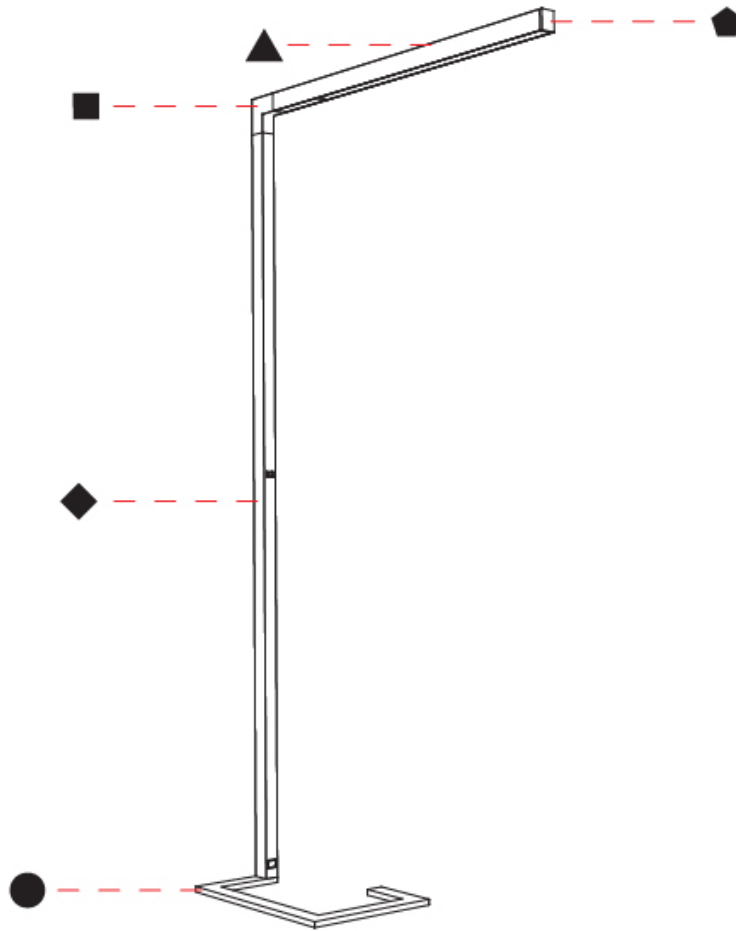

HYPRO-F 90 PORTABLE

A340000-

PROJECT

TYPE

SPECIFIER

QUANTITY

DATE

A