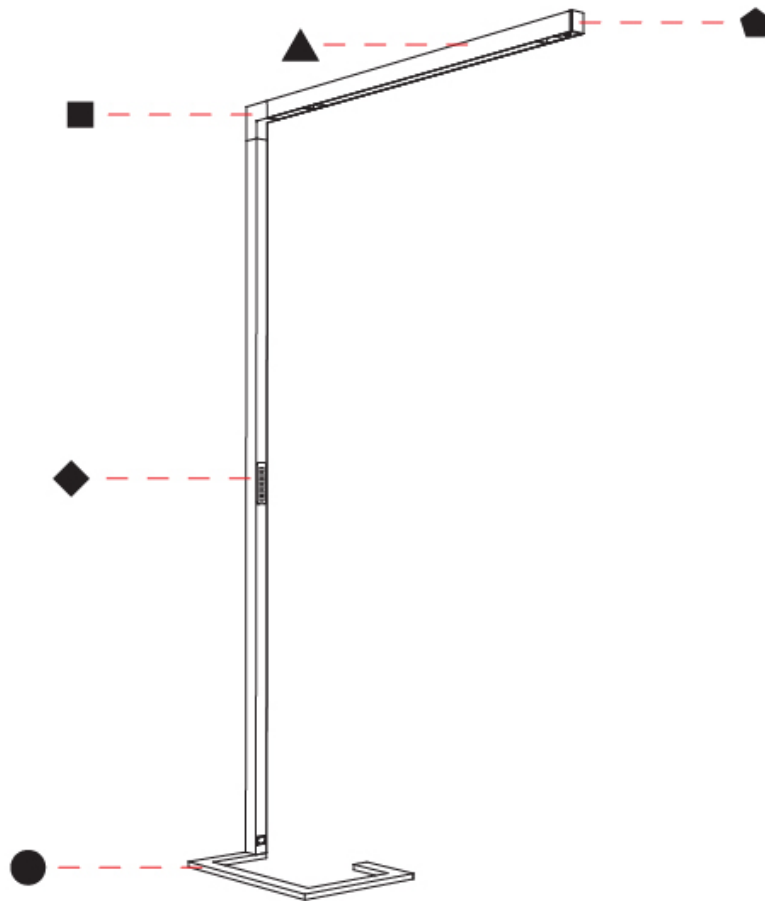

HYPRO-F 90 PORTABLE

A340004-

PROJECT _____

TYPE _____

SPECIFIER _____

QUANTITY _____

DATE _____

A