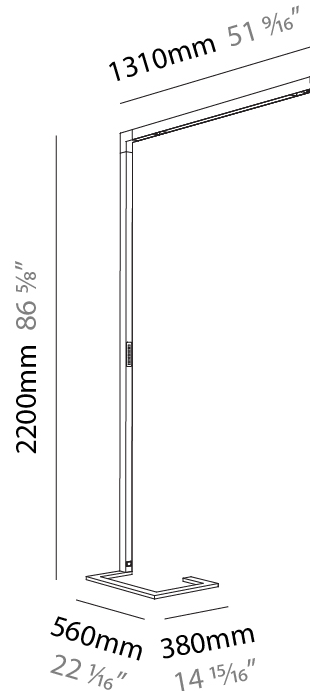

PROJECT
TYPE
SPECIFIER
QUANTITY
DATE

HYPRO-F 90 PORTABLE

A340002-

base number   Color   Finishes   Finishes   Finishes   Finishes   Finishes   Diffuser

1. To build a product code in our configurator select the specify button on the base model # product page
2. To build a manual product code on this datasheet choose from the options listed below in blue font and add the suffix to the base model #

GENERAL

Series: Hypro-F
Subseries: Hypro-F 90
Partner: Prolicht
Division: Architectural
Installation: Portable
Product Type: Floor
Mounting Location: Floor
Light Distribution: Direct

PHYSICAL

Shape: Abstract
Length (mm): 1310
Length (in): 51 ⁹/₁₆"
Width (mm): 380
Width (in): 14 ¹⁵/₁₆"
Height (mm): 2200
Height (in): 86 ⁵/₈"
Diffuser: PMMA - Micro-prism / Rico
Fixture Finish: ANA / SSR / BKV / CWI / CRY / HAB / MSR / UFT / ITA / RUA / OGR / FTG / MYG / RWR / LOD / PUS / FRO / FUP / KIA / POP / BLS / SPG / MEY / GOH / CHC / COM / ABZ / JAG / OBR / MOS / ROR
Fixture Material: Aluminum Die Cast

ELECTRICAL

Lamp Type: LED (Zhaga Standard)
Input Wattage (W): 67
Total Output Wattage (W): 60.9
Driver Included: Yes
Driver Location: Integrated
Input Voltage (V): 120 - 277

LED

Color Temperature (°K): 3000 / 4000
Max. Delivered Lumen (lm): 4068 / 4275
CRI: >90 CRI

OPTICAL

RATINGS AND CERTIFICATIONS

Certified By: Certified for North American Standards
IP rating: IP20